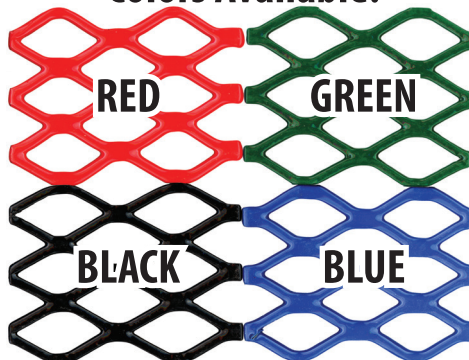

**46 In. Square Expanded ADA Table - portable**

T46SQP-ADA-black • T46SQP-ADA-blue  
T46SQP-ADA-green • T46SQP-ADA-red

**6 Ft. Expanded Picnic Table - portable**

T6XPP-black • T6XPP-blue  
T6XPP-green • T6XPP-red

**8 Ft. Expanded Picnic Table - portable**

T8XPP-black • T8XPP-blue  
T8XPP-green • T8XPP-red

**8 Ft. Expanded ADA Picnic Table - portable**

T8XPP-ADA-black • T8XPP-ADA-blue  
T8XPP-ADA-green • T8XPP-ADA-red

### Colors Available: